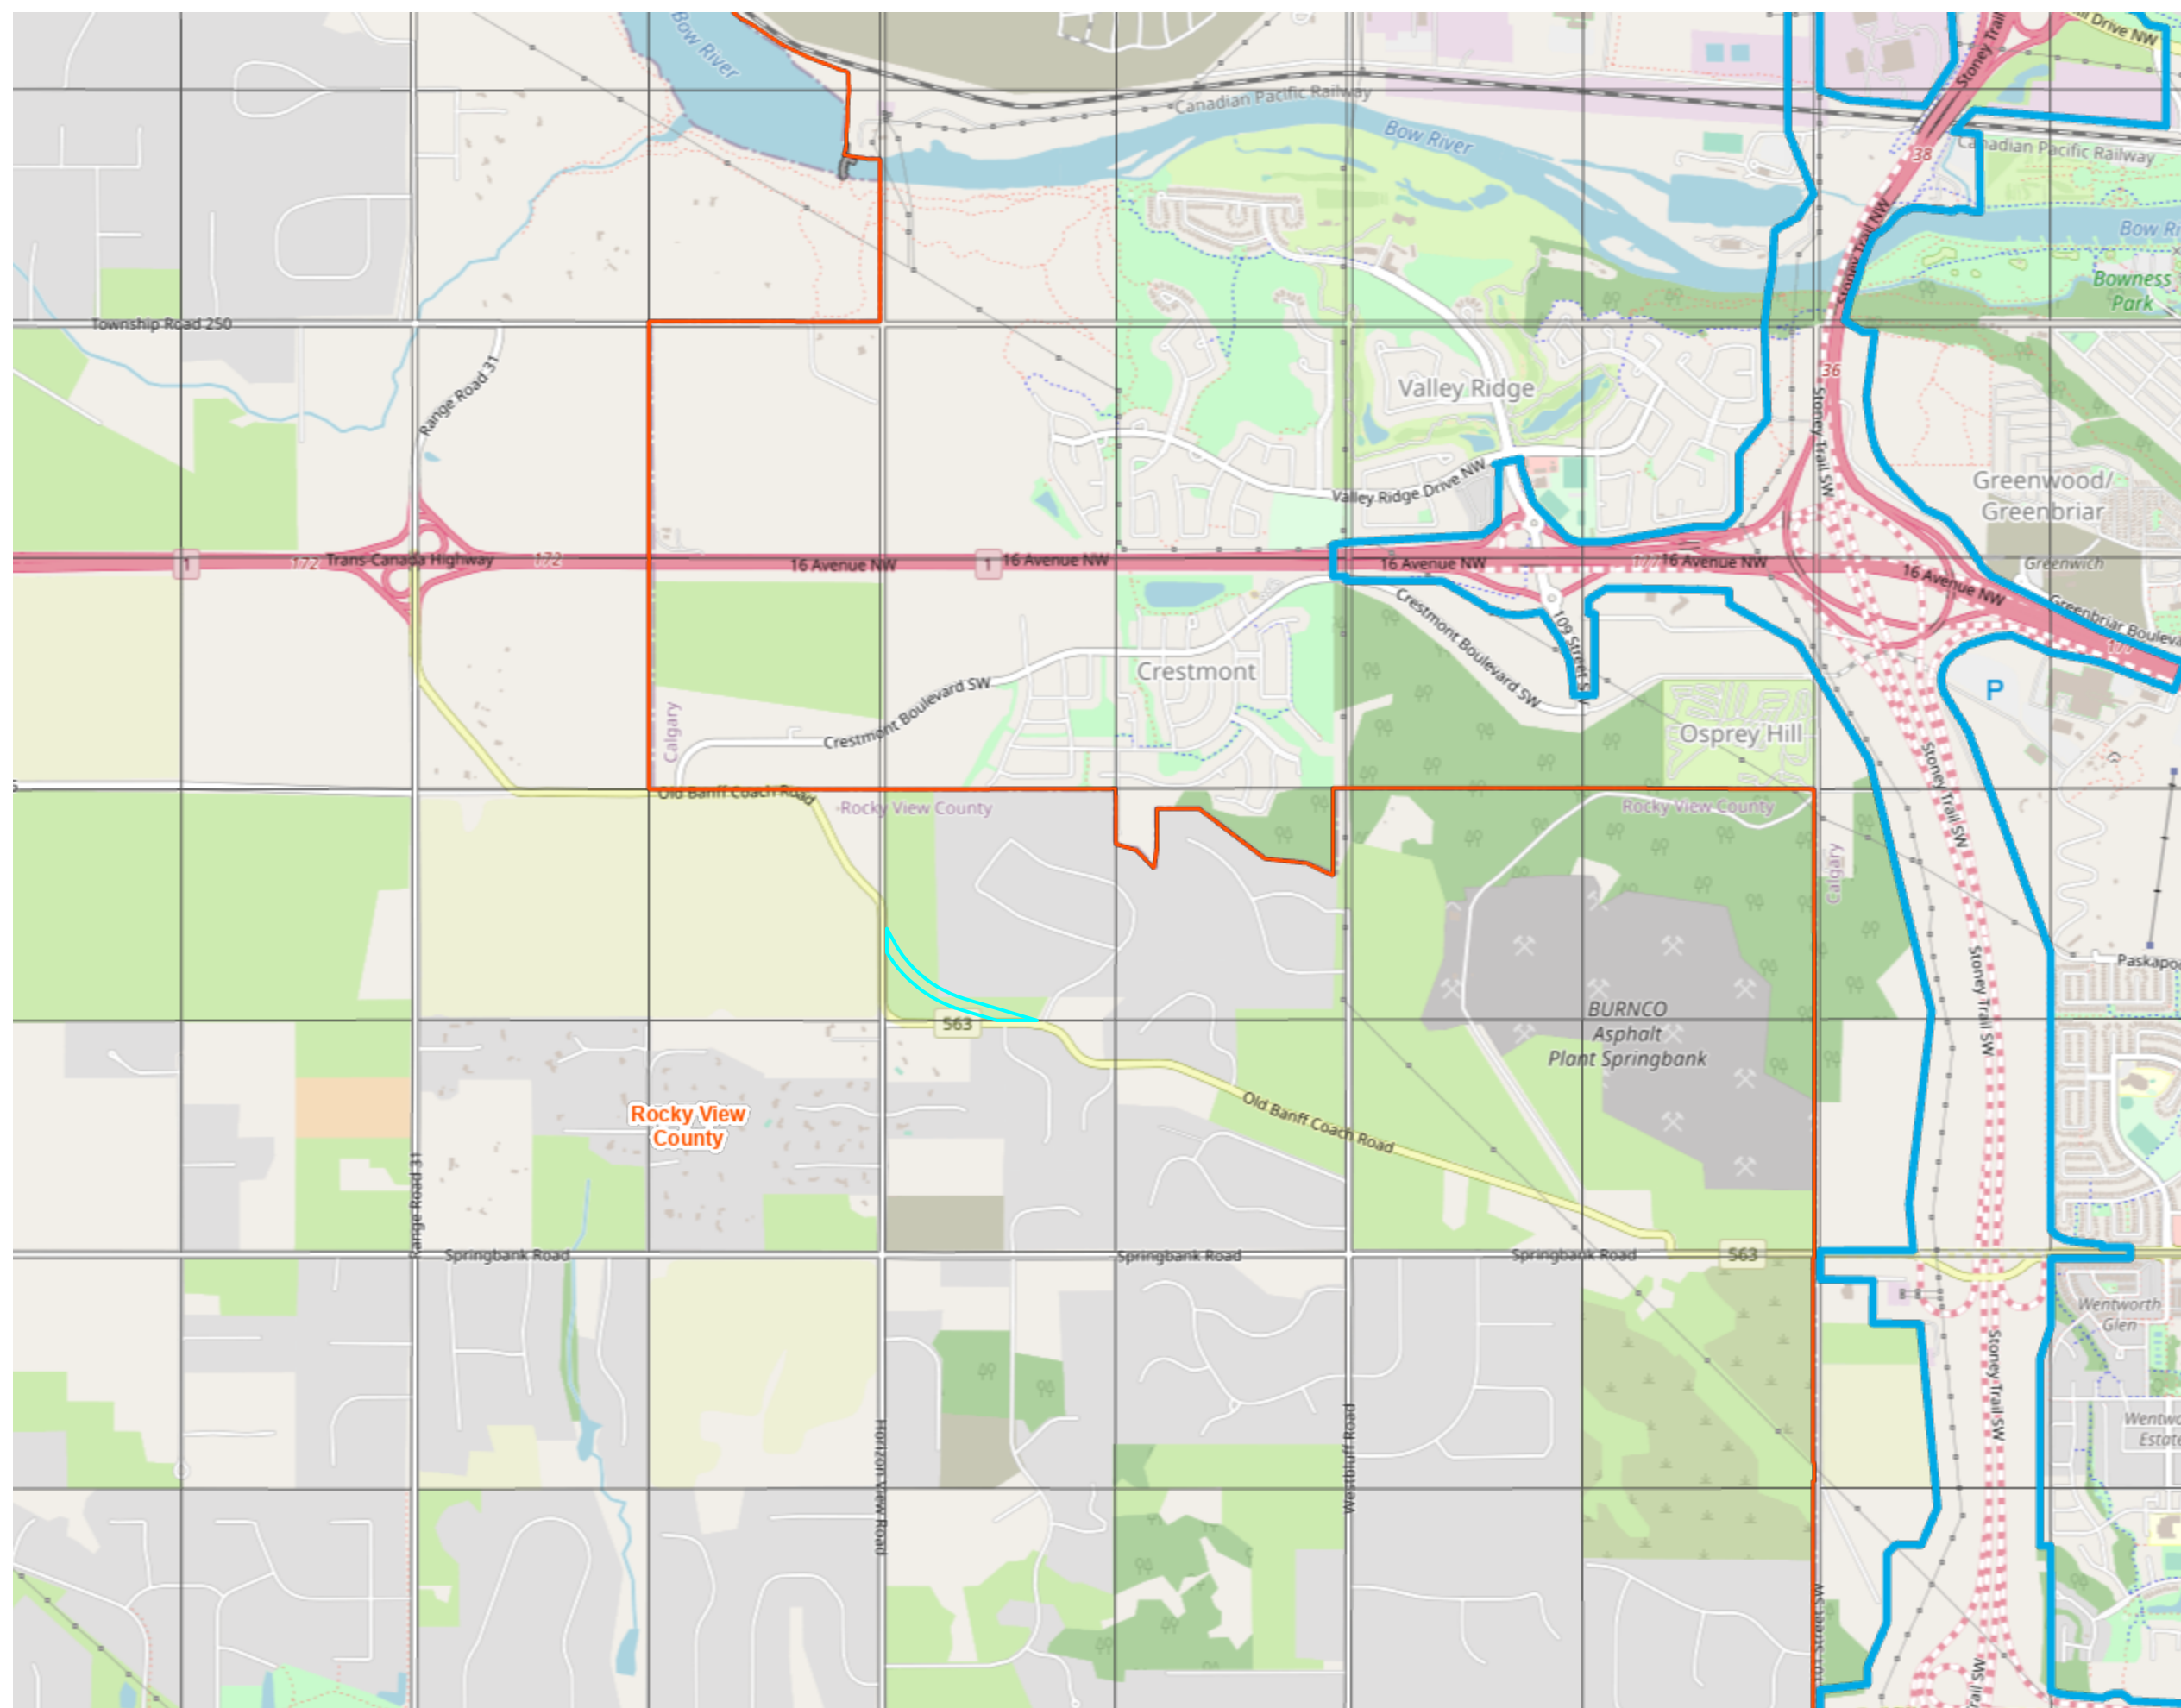

Legend

- Municipalities
- Municipalities
- TUC Boundary
- TUC Boundary

former Old Banff Coach Road ROW - location map