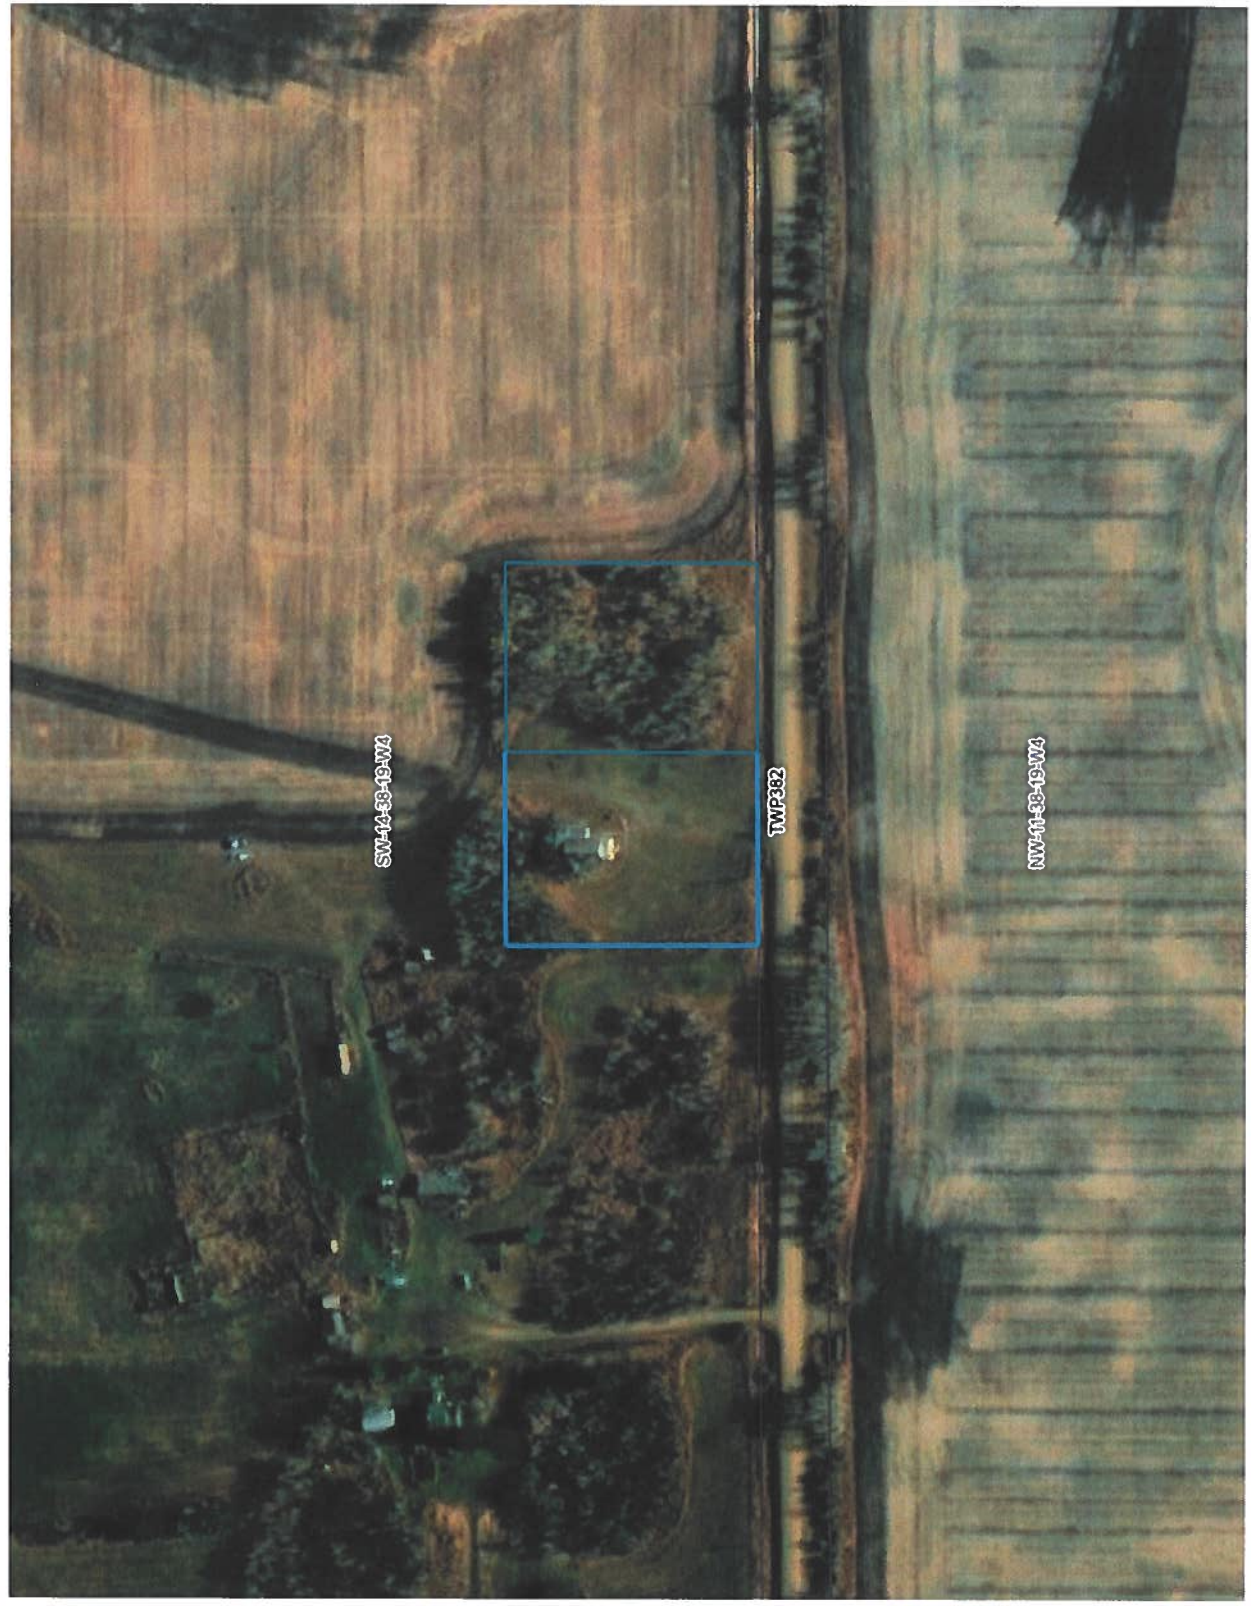

Legend

S8599 - Vested property -
Pine Lake Community
Centre - Location Map

Date: 09/2021

Legend

S8599 - Vested property -
Pine Lake Community
Centre - Site Map

Date: 09/2021