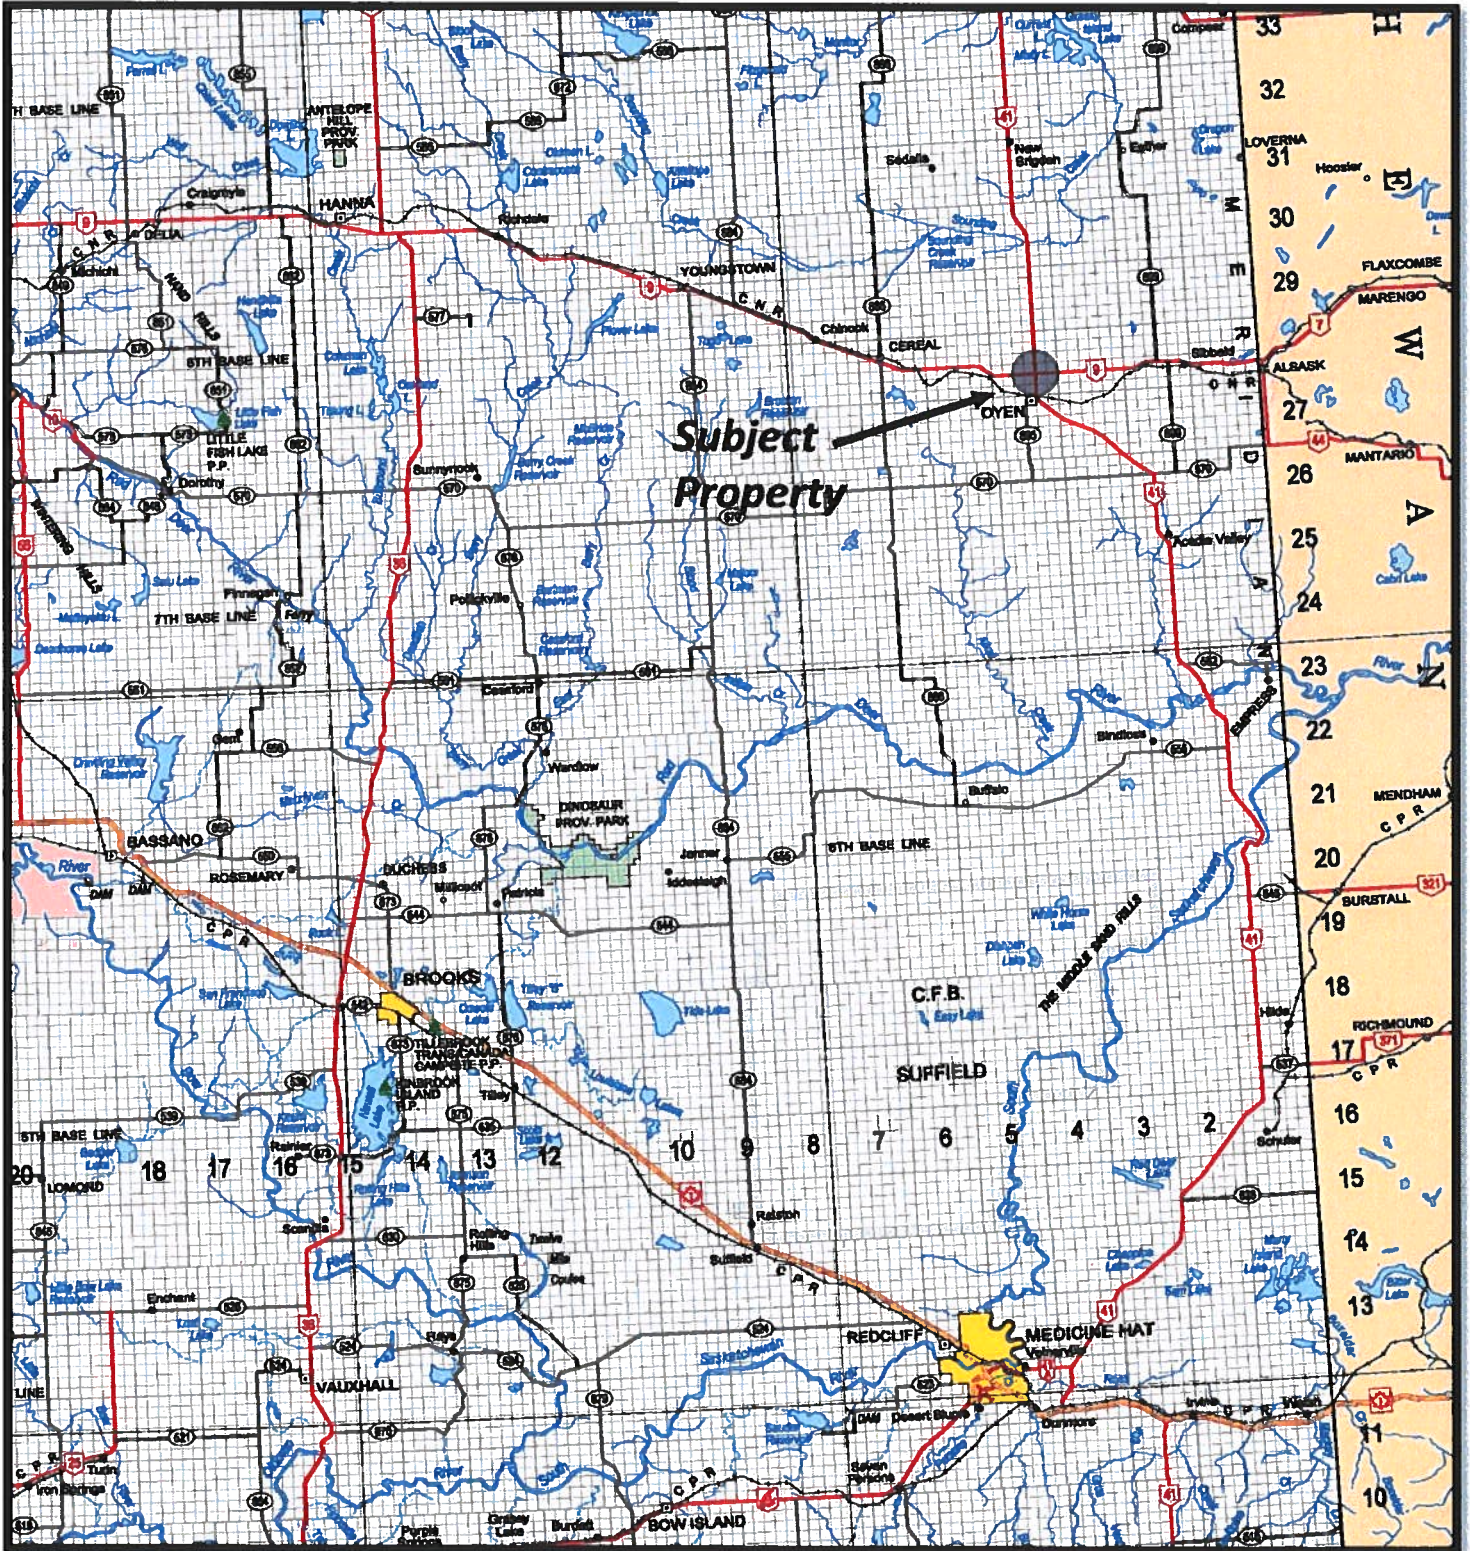

# Location Map

File Number: S0611  
 Project Description: Potential Surplus Property Disposition  
 Legal Description: Plan 8210338 (SW 14-28-4-W4)  
 Location: Special Area 3 (Oyen)